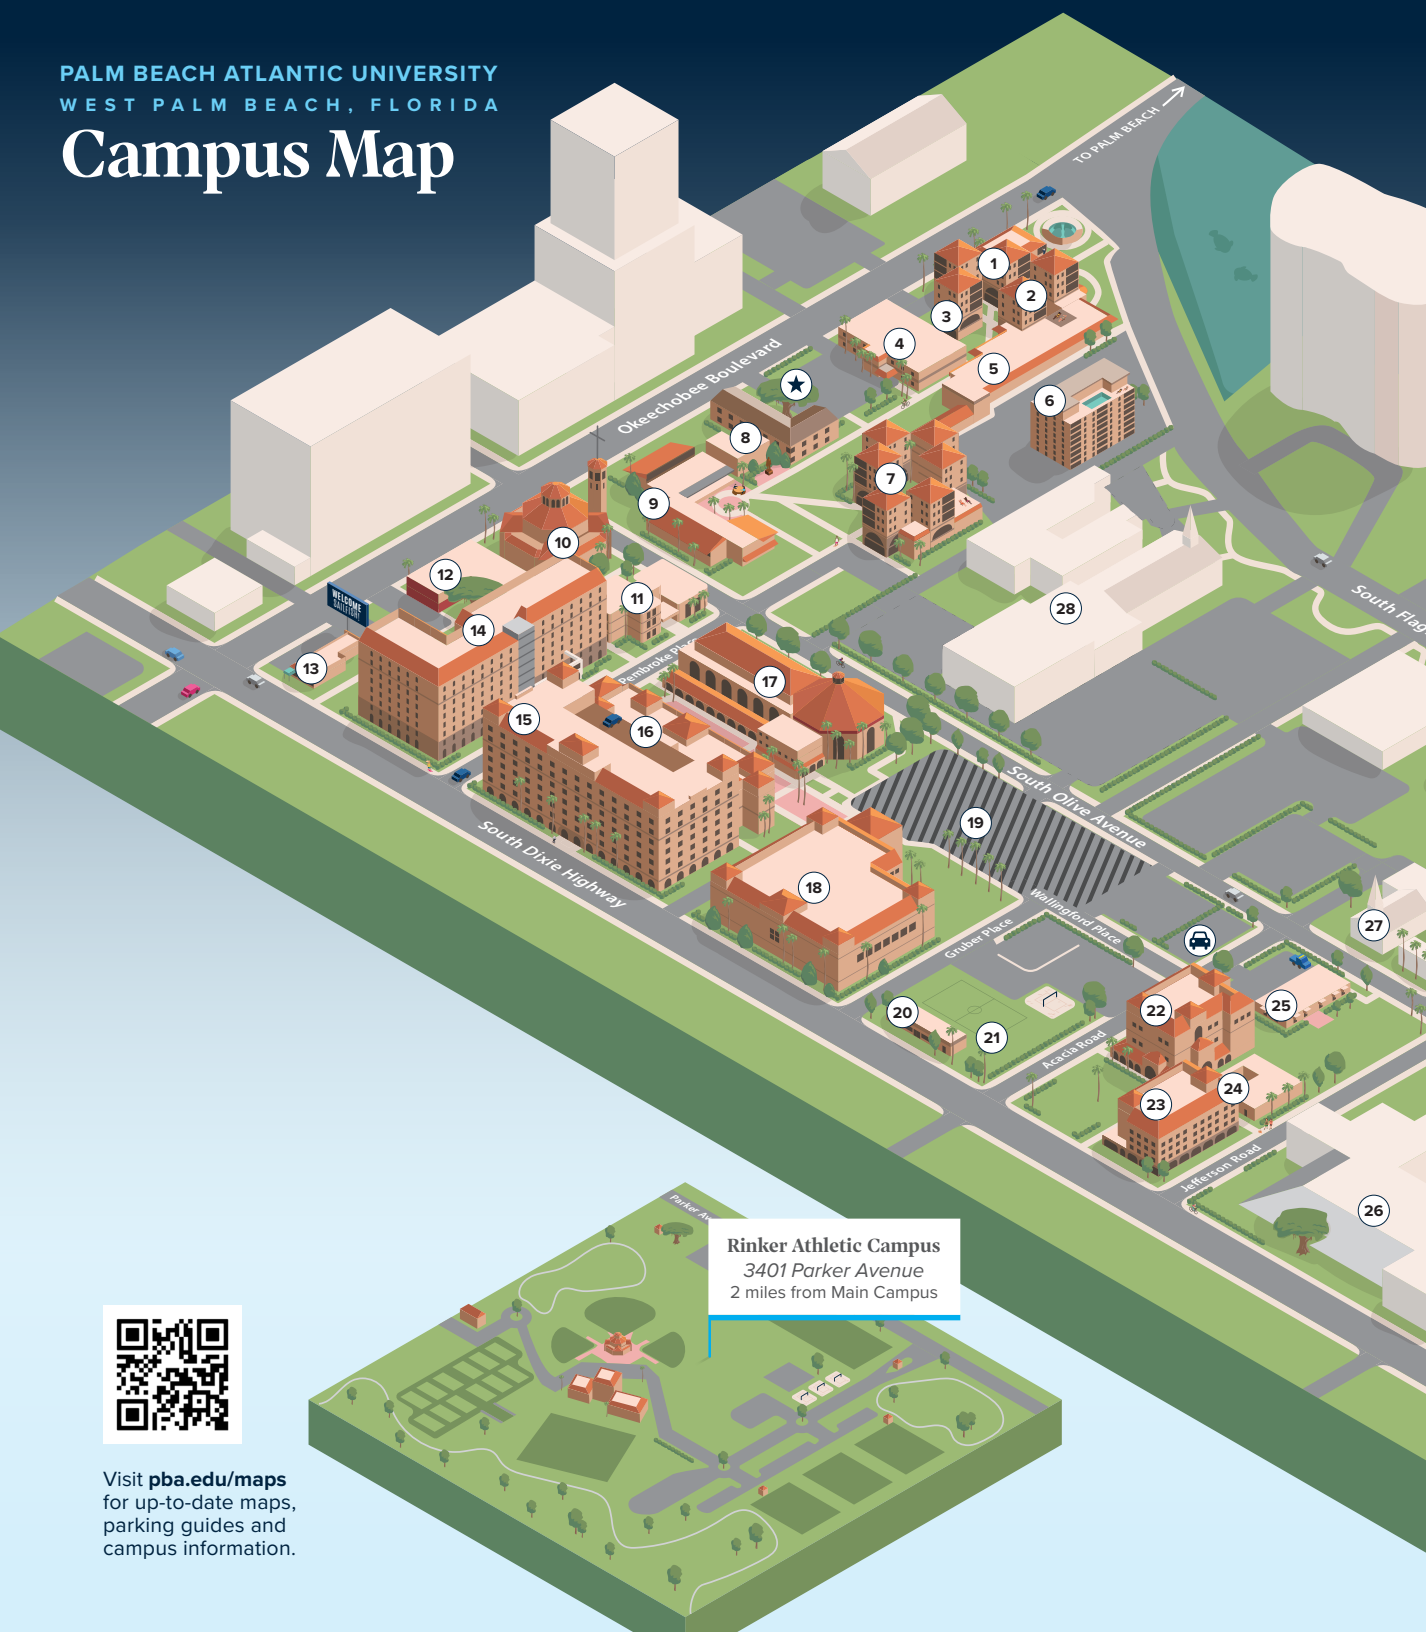

Campus Map

Legend

1. Sachs Hall (Admissions Office)
 2. Johnson Residence Hall
 3. Hood Hall (Financial Aid)
 4. Borbe Hall
 5. MacArthur Hall
 6. Coastal Residence Towers
 7. Rinker Hall
 8. Weyenberg Residence Hall
 9. Lassiter Student Center, Fraser Dining Hall and Bookstore
 10. DeSantis Family Chapel
 11. Pembroke Hall
 12. Okeechobee Hall
 13. Human Resources
 14. Watson Residence Hall
 15. Oceanview Residence Hall, Dixie Parking Garage
 16. Baxter Residence Hall
 17. Warren Library
 18. Greene Complex for Sports & Recreation
 19. **COMING SOON!** Marshall and Vera Lea Rinker Business Hall
 20. Visual Arts Studio
 21. Intramural Field
 22. Vera Lea Rinker Hall
 23. Gregory Hall
 24. Information Village
 25. Department of Public Safety, Mailroom and PBA Card
 26. Norton Museum of Art
 27. Memorial Presbyterian Church
 28. Family Church Downtown
-
- ★ Admissions Guest Parking
🚗 Visitor Parking

Rinker Athletic Campus
3401 Parker Avenue
2 miles from Main Campus

Visit pba.edu/maps
for up-to-date maps,
parking guides and
campus information.